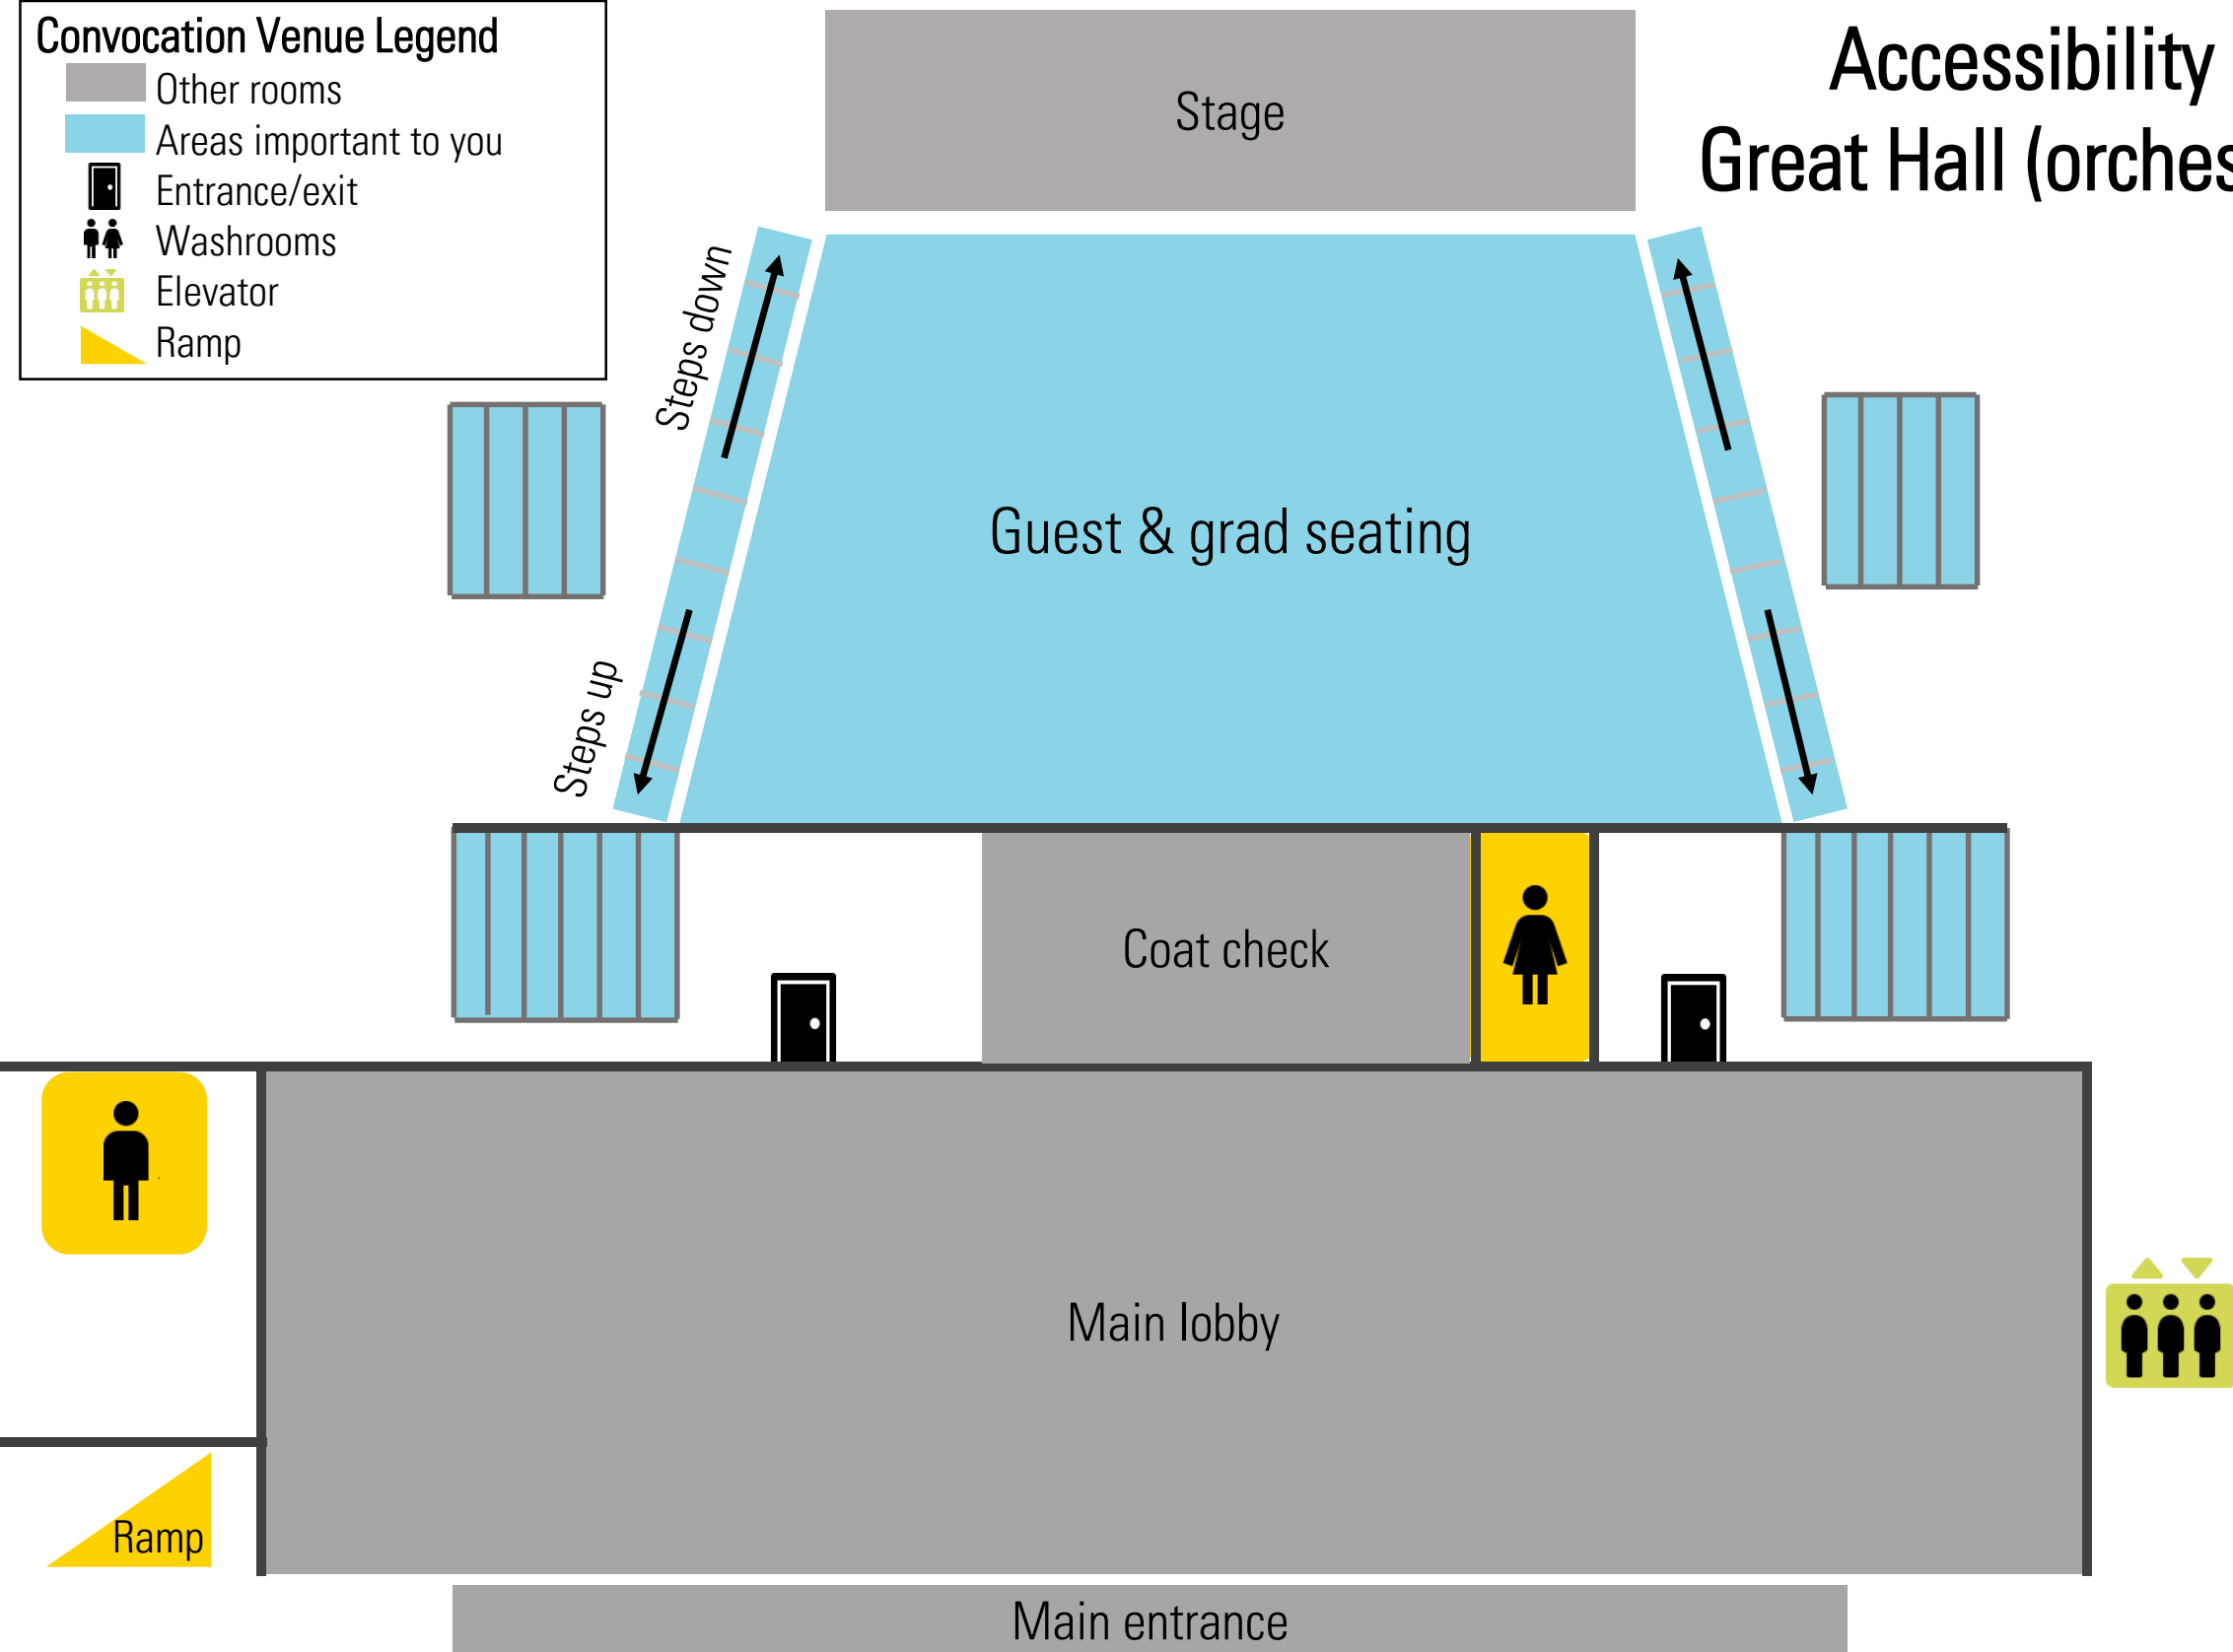

Accessibility map: Great Hall (orchestra level)

Convocation Venue Legend

-  Other rooms
-  Areas important to you
-  Entrance/exit
-  Washrooms
-  Elevator
-  Ramp

Accessibility map: Great Hall (mezzanine level)

Convocation Venue Legend

-  Other rooms
-  Areas important to you
-  Entrance/exit
-  Washrooms
-  Elevator
-  Ramp